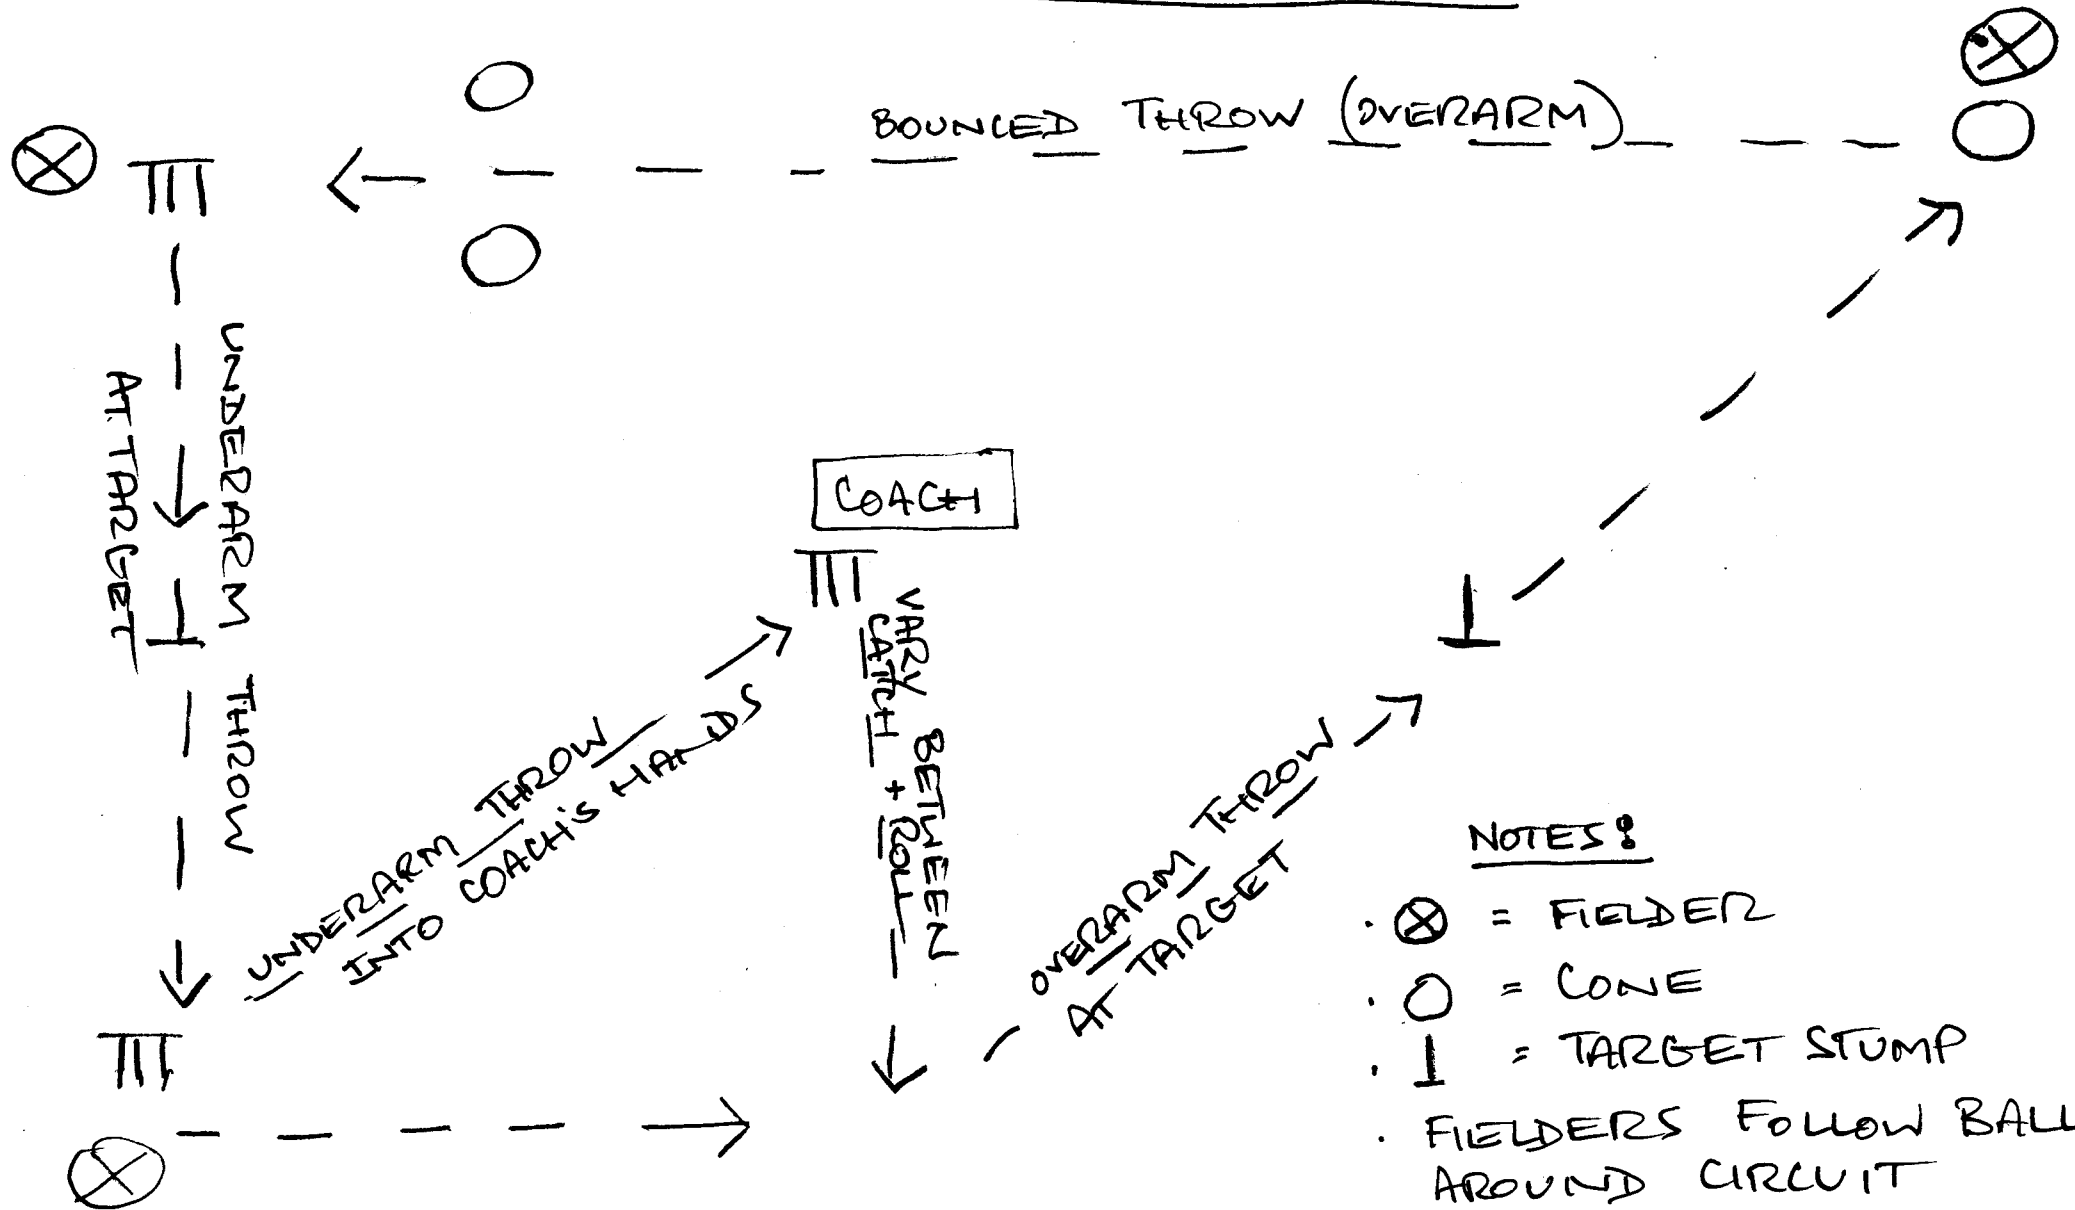

'WOOLMER' FIELDING DRILL

NOTES:

- ⊗ = FIELDER
- ○ = CONE
- I = TARGET STUMP
- FIELDERS FOLLOW BALL AROUND CIRCUIT
- PROGRESSION - INTRODUCE 2ND BALL